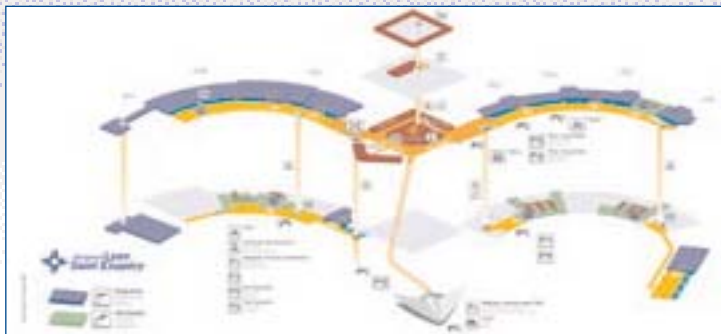

L'Aéroport Lyon-Saint Exupéry aux portes des Alpes

www.satobus-alps.com

Vente en ligne / Booking on line

Moutier est desservie en autocar depuis l'Aéroport Lyon-Saint Exupéry par une ligne régulière quotidienne du 22/12/07 au 13/04/08. Transfert privé à la demande (individuel ou groupe) toute l'année. Réservation vivement conseillée

Scheduled coaches services between Alpe d'Huez and Lyon-Saint Exupéry Airport. Regular service available from December 22th 2007 to April 13th 2008. Private transport runs on demand all year round. Booking highly recommended. Private transport runs on demand all year round.

0,15 € TTC/MN

N° Indigo 0 820 320 368

From abroad +33 4 79 68 32 96

e-mail : satobus-alps@altibus.com

Fax : +33 (0)4 79 68 32 61

Tarification

Fares 2007/2008

Adulte Adult		Jeune de 12 à 24 ans Junior 12 to 24 years		Enfant de 4 à 11 ans Child 4 to 11 years		Groupe 4 à 10 adultes Group 4 to 10 adults	
Aller simple One way	Aller / retour Roundtrip	Aller simple One way	Aller / retour Roundtrip	Aller simple One way	Aller / retour Roundtrip	Aller simple One way	Aller / retour Roundtrip
Euros	Euros	Euros	Euros	Euros	Euros	Euros	Euros
55	83	42	72	28	42	42	72