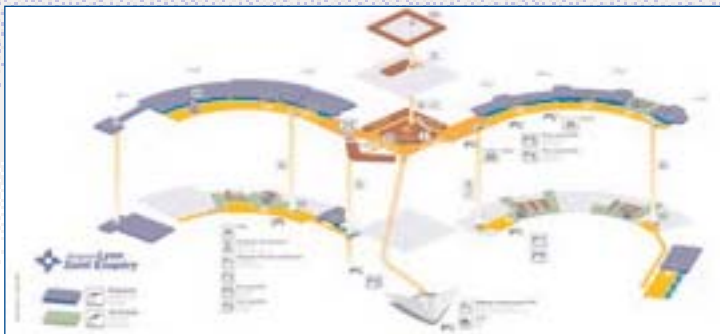

L'Aéroport Lyon-Saint Exupéry aux portes des Alpes

www.satobus-alps.com

Vente en ligne / Booking on line

St Bon et Le Praz est desservie

en autocar depuis l'Aéroport Lyon-Saint Exupéry

par une ligne régulière quotidienne du 22/12/07 au 13/04/08.

Transfert privé à la demande (individuel ou groupe) toute l'année.

Réservation vivement conseillée

Scheduled coaches services between Alpe d'Huez and Lyon-Saint Exupéry Airport. Regular service available from December 22th 2007 to April 13th 2008. Private transport runs on demand all year round. Booking highly recommended. Private transport runs on demand all year round.

0,15 € TTC/MN

N° Indigo 0 820 320 368

From abroad +33 4 79 68 32 96

e-mail : satobus-alps@altibus.com

Fax : +33 (0)4 79 68 32 61

Tarification

Fares 2007/2008

Adulte Adult		Jeune de 12 à 24 ans Junior 12 to 24 years		Enfant de 4 à 11 ans Child 4 to 11 years		Groupe 4 à 10 adultes Group 4 to 10 adults	
Aller simple One way	Aller / retour Roundtrip	Aller simple One way	Aller / retour Roundtrip	Aller simple One way	Aller / retour Roundtrip	Aller simple One way	Aller / retour Roundtrip
Euros	Euros	Euros	Euros	Euros	Euros	Euros	Euros
62	94	46	81	32	46	46	81