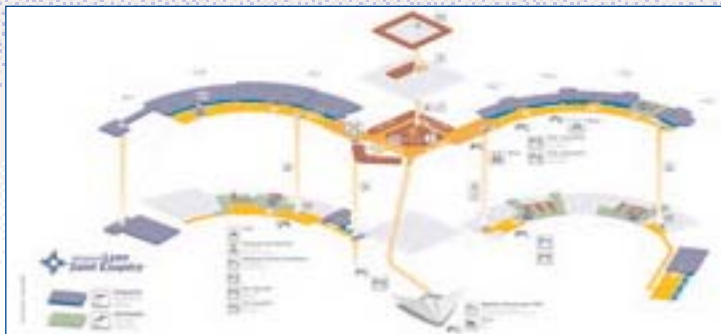

L'Aéroport Lyon-Saint Exupéry aux portes des Alpes

www.satobus-alps.com

Vente en ligne / Booking on line

Bourg Saint Maurice est desservie en autocar depuis l'Aéroport Lyon-Saint Exupéry par une ligne régulière quotidienne du 22/12/07 au 13/04/08. Transfert privé à la demande (individuel ou groupe) toute l'année. Réservation vivement conseillée

Scheduled coaches services between Alpe d'Huez and Lyon-Saint Exupéry Airport. Regular service available from December 22th 2007 to April 13th 2008. Private transport runs on demand all year round. Booking highly recommended. Private transport runs on demand all year round.

0,15 € TTC/MN

N° Indigo 0 820 320 368

From abroad +33 4 79 68 32 96

e-mail : satobus-alps@altibus.com

Fax : +33 (0)4 79 68 32 61

Tarification

Fares 2007/2008

Adulte Adult		Jeune de 12 à 24 ans Junior 12 to 24 years		Enfant de 4 à 11 ans Child 4 to 11 years		Groupe 4 à 10 adultes Group 4 to 10 adults	
Aller simple One way	Aller / retour Roundtrip	Aller simple One way	Aller / retour Roundtrip	Aller simple One way	Aller / retour Roundtrip	Aller simple One way	Aller / retour Roundtrip
Euros	Euros	Euros	Euros	Euros	Euros	Euros	Euros
55	83	42	72	28	42	42	72