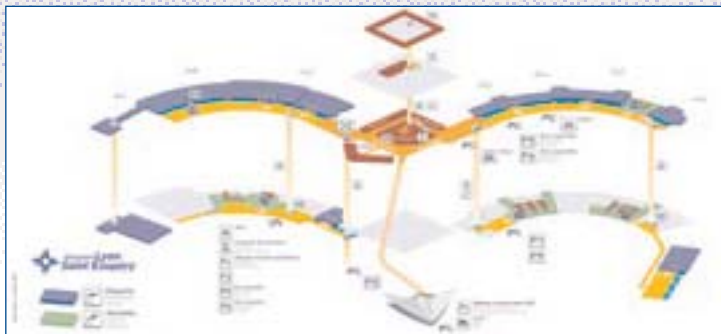

Scheduled coaches services between Alpe d'Huez and Lyon-Saint Exupéry Airport. Regular service available from December 22th 2007 to April 13th 2008. Private transport runs on demand all year round. Booking highly recommended. Private transport runs on demand all year round.

0,15 € TTC/MN

N° Indigo 0 820 320 368

From abroad +33 4 79 68 32 96

e-mail : satobus-alps@altibus.com

Fax : +33 (0)4 79 68 32 61

Tarification

Fares 2007/2008

Adulte Adult		Jeune de 12 à 24 ans Junior 12 to 24 years		Enfant de 4 à 11 ans Child 4 to 11 years		Groupe 4 à 10 adultes Group 4 to 10 adults	
Aller simple One way	Aller / retour Roundtrip	Aller simple One way	Aller / retour Roundtrip	Aller simple One way	Aller / retour Roundtrip	Aller simple One way	Aller / retour Roundtrip
Euros	Euros	Euros	Euros	Euros	Euros	Euros	Euros
55	83	42	72	28	42	42	72